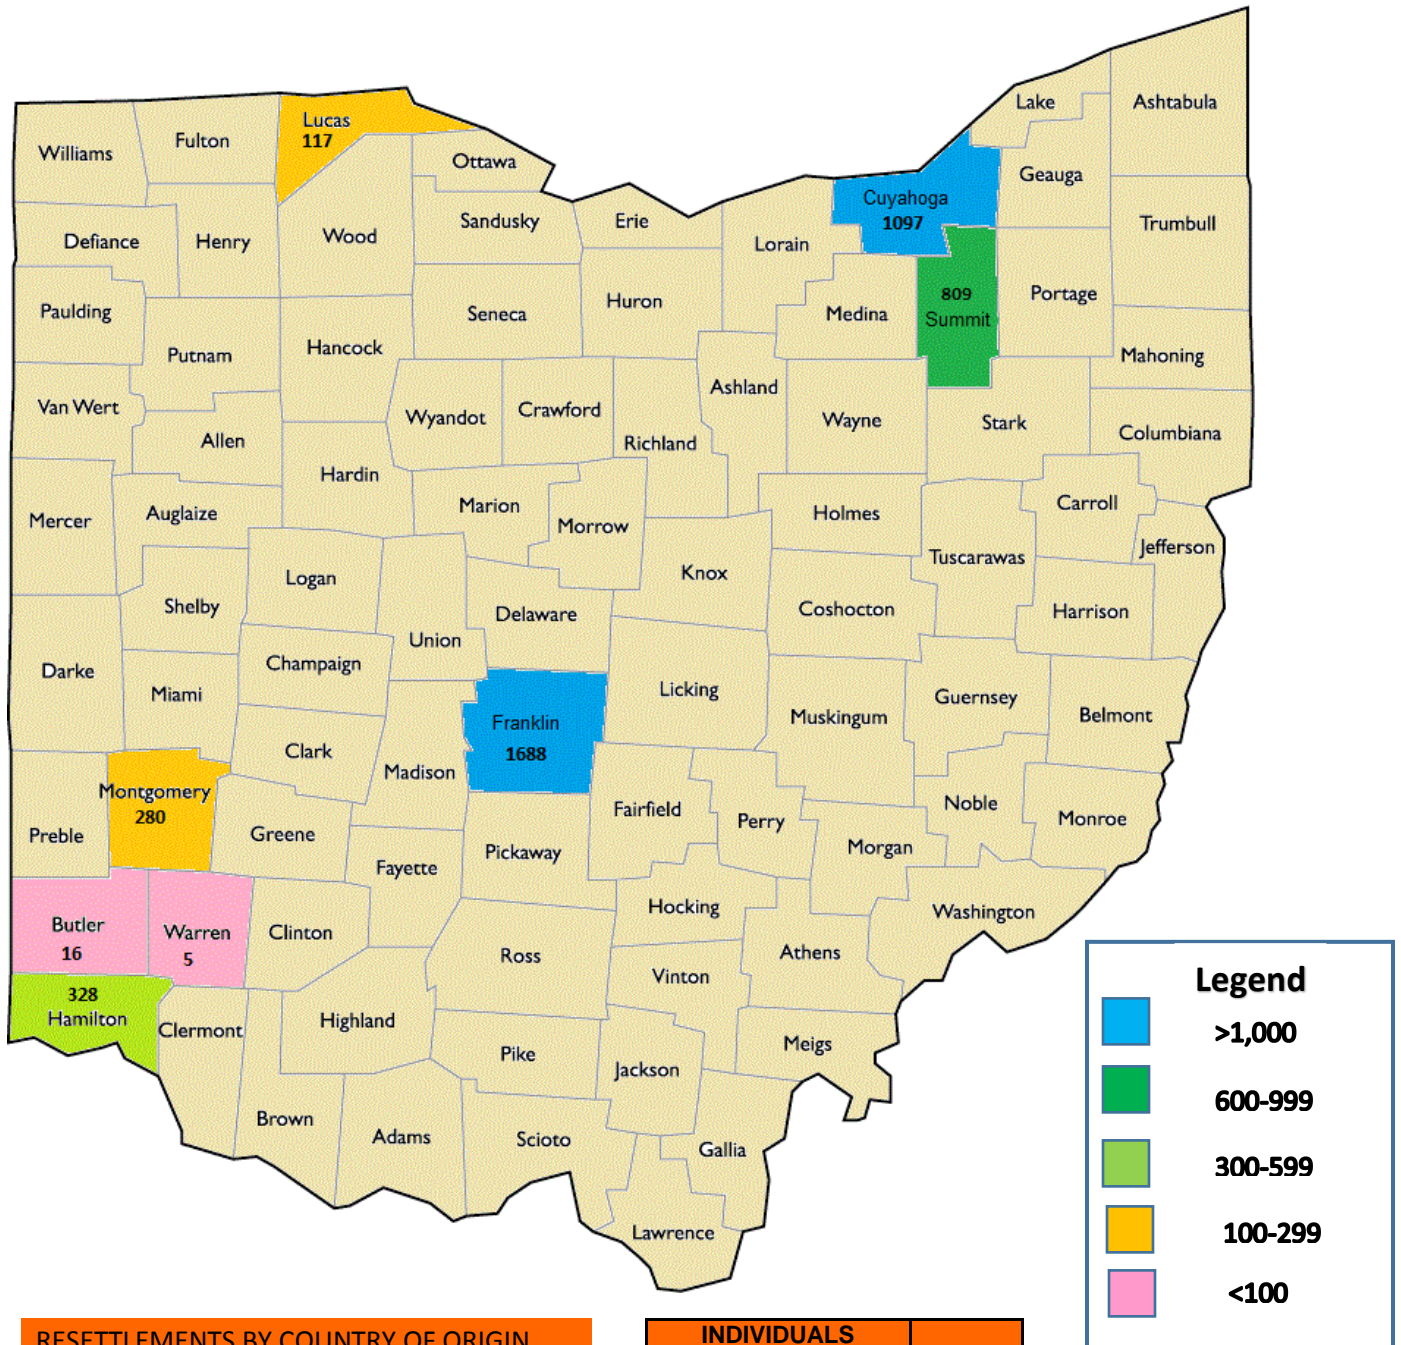

DEMOGRAPHIC MAP OF REFUGEE RESETTLEMENT IN OHIO FOR FFY 2016

(October 1, 2015 to September 30, 2016)

RESETTLEMENTS BY COUNTRY OF ORIGIN		
COUNTRY	#	%
BHUTAN	1186	27%
DEM. REP. CONGO	789	18%
SOMALIA	688	16%
SYRIA	526	12%
IRAQ	344	8%
AFGHANISTAN	226	5%
Other	585	13%
TOTAL	4344	

INDIVIDUALS RESETTLED BY AGE		
		%
0-4	527	12%
5-19	1566	36%
20-29	897	21%
30-39	624	14%
40-49	371	9%
50-59	220	5%
60-69	81	2%
70-99	58	1%
TOTAL	4344	100%