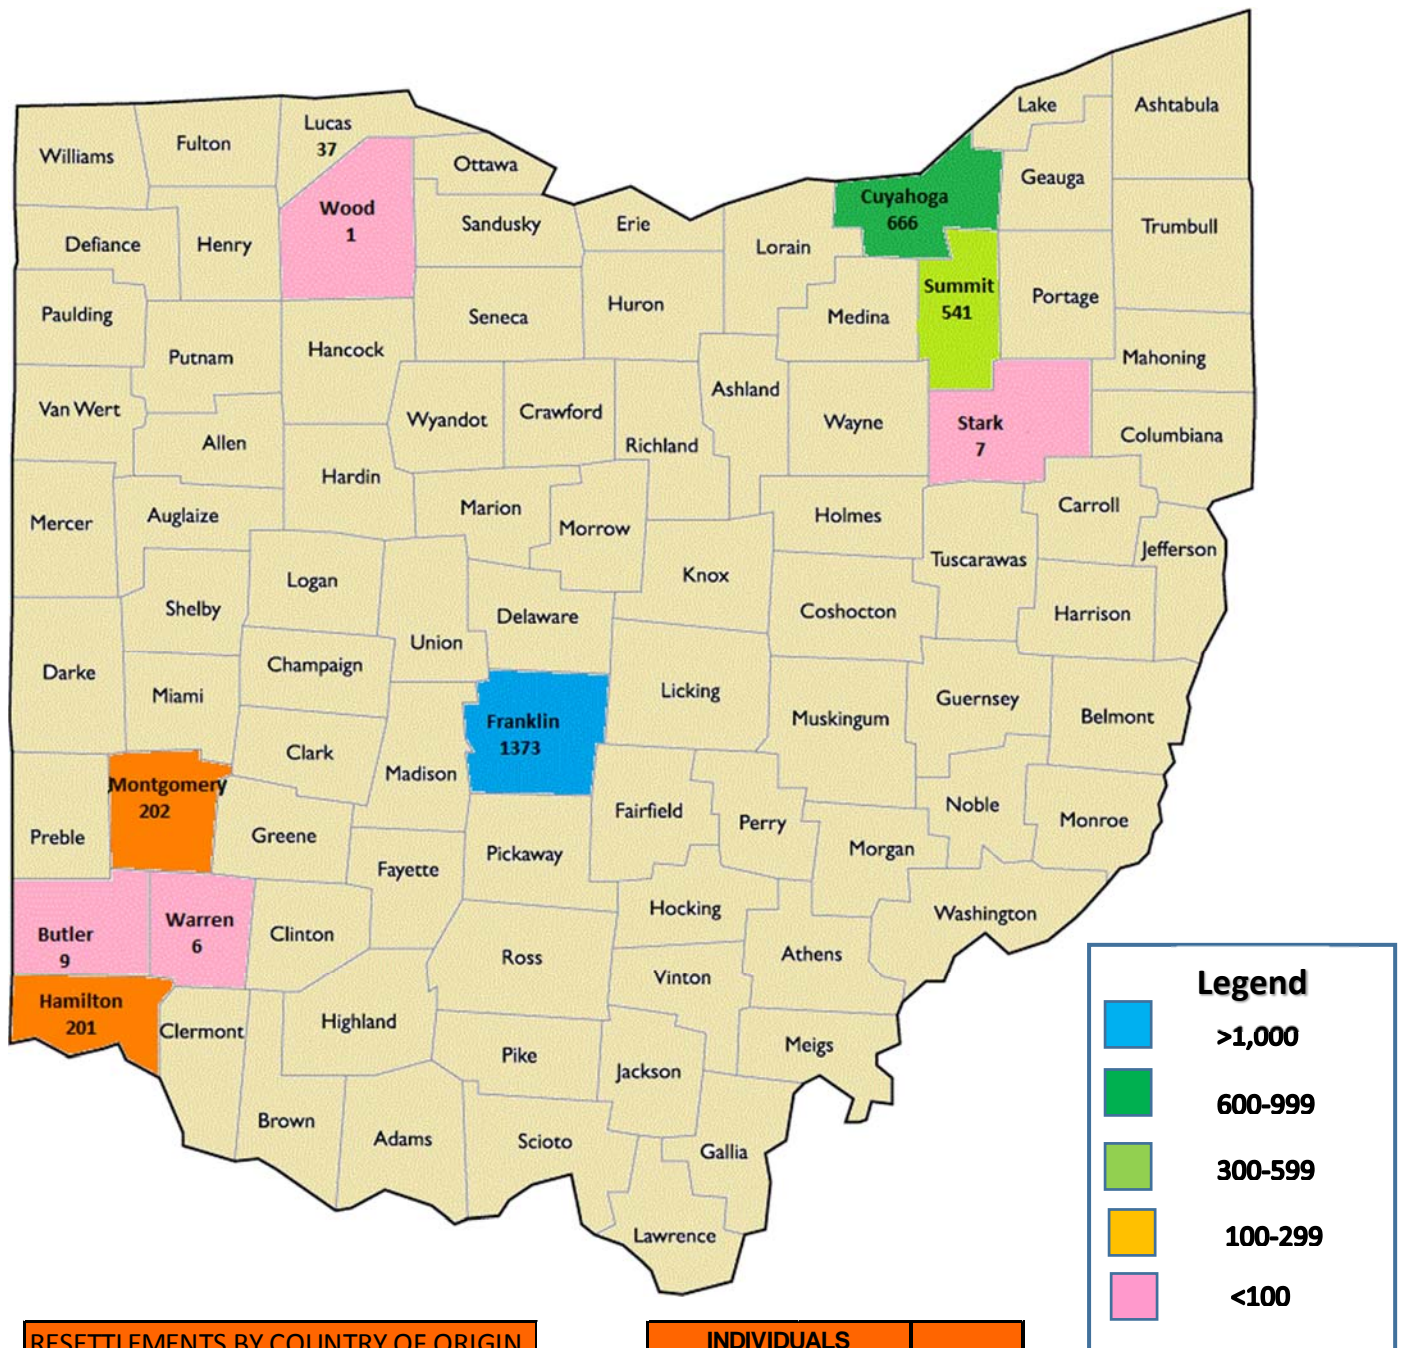

# DEMOGRAPHIC MAP OF REFUGEE RESETTLEMENT IN OHIO FOR FFY 2015

(October 1, 2014 to September 30, 2015)

RESETTLEMENTS BY COUNTRY OF ORIGIN		
COUNTRY	#	%
AFGHANISTAN	85	0.027933
BHUTAN	1038	0.341111
BURMA	296	0.097272
DEM. REP. CONGO	224	0.073612
IRAQ	403	0.132435
SOMALIA	489	0.160697
OTHER	508	0.166941
<b>TOTAL</b>	<b>3043</b>	

INDIVIDUALS RESETTLED BY AGE		
	#	%
0-4	363	12%
5-19	988	32%
20-29	622	20%
30-39	472	16%
40-49	314	10%
50-59	167	5%
60-69	73	2%
70-99	44	1%
<b>TOTAL</b>	<b>3043</b>	<b>100%</b>