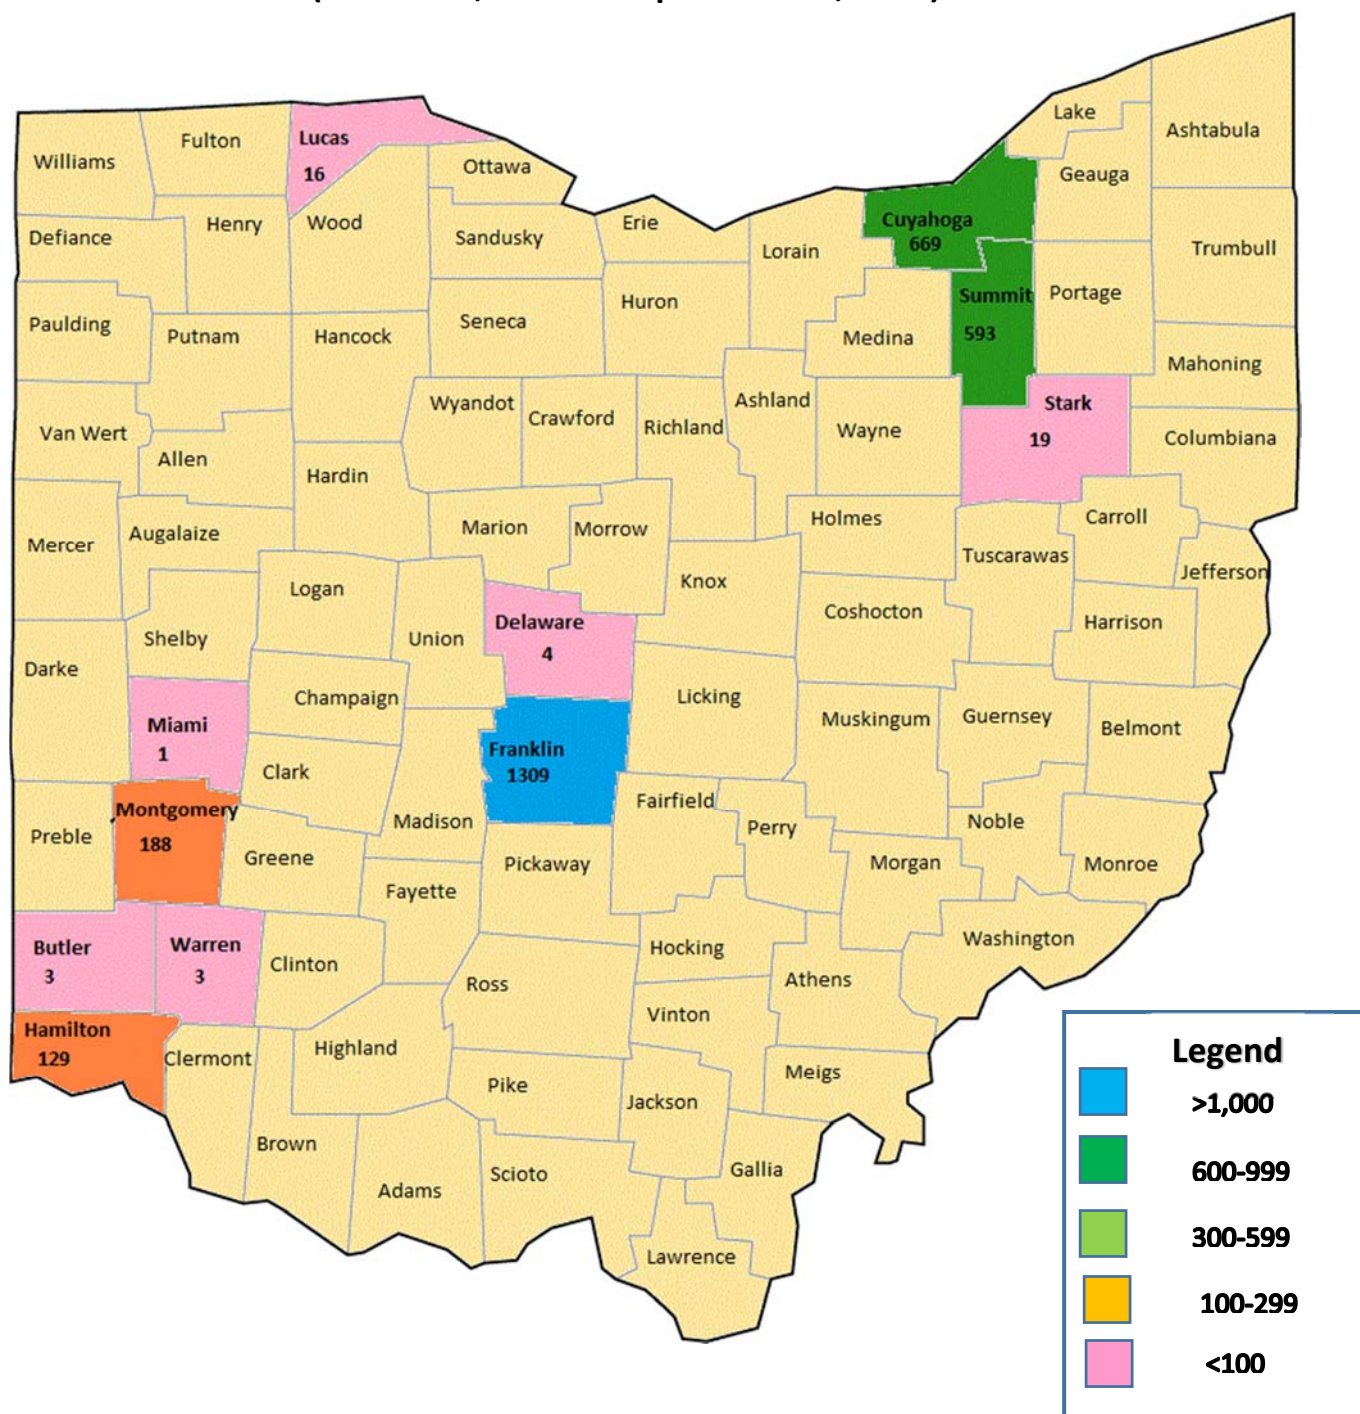

DEMOGRAPHIC MAP OF REFUGEE RESETTLEMENT IN OHIO FOR FFY 2014

(October 1, 2013 to September 30, 2014)

RESETTLEMENTS BY COUNTRY OF ORIGIN		
COUNTRY	#	%
AFGHANISTAN	69	2%
BHUTAN	1245	42%
BURMA	182	6%
DEM. REP. CONGO	111	4%
ERITREA	74	3%
ETHIOPIA	50	2%
IRAQ	547	19%
PAKISTAN	23	1%
SOMALIA	503	17%
SUDAN	41	1%
Other	89	3%
TOTAL	2934	100%

INDIVIDUALS RESETTLED BY AGE		
		%
0-4	335	11%
5-19	849	29%
20-29	704	24%
30-39	455	16%
40-49	287	10%
50-59	147	5%
60-69	88	3%
70-99	69	2%
TOTAL	2934	100%