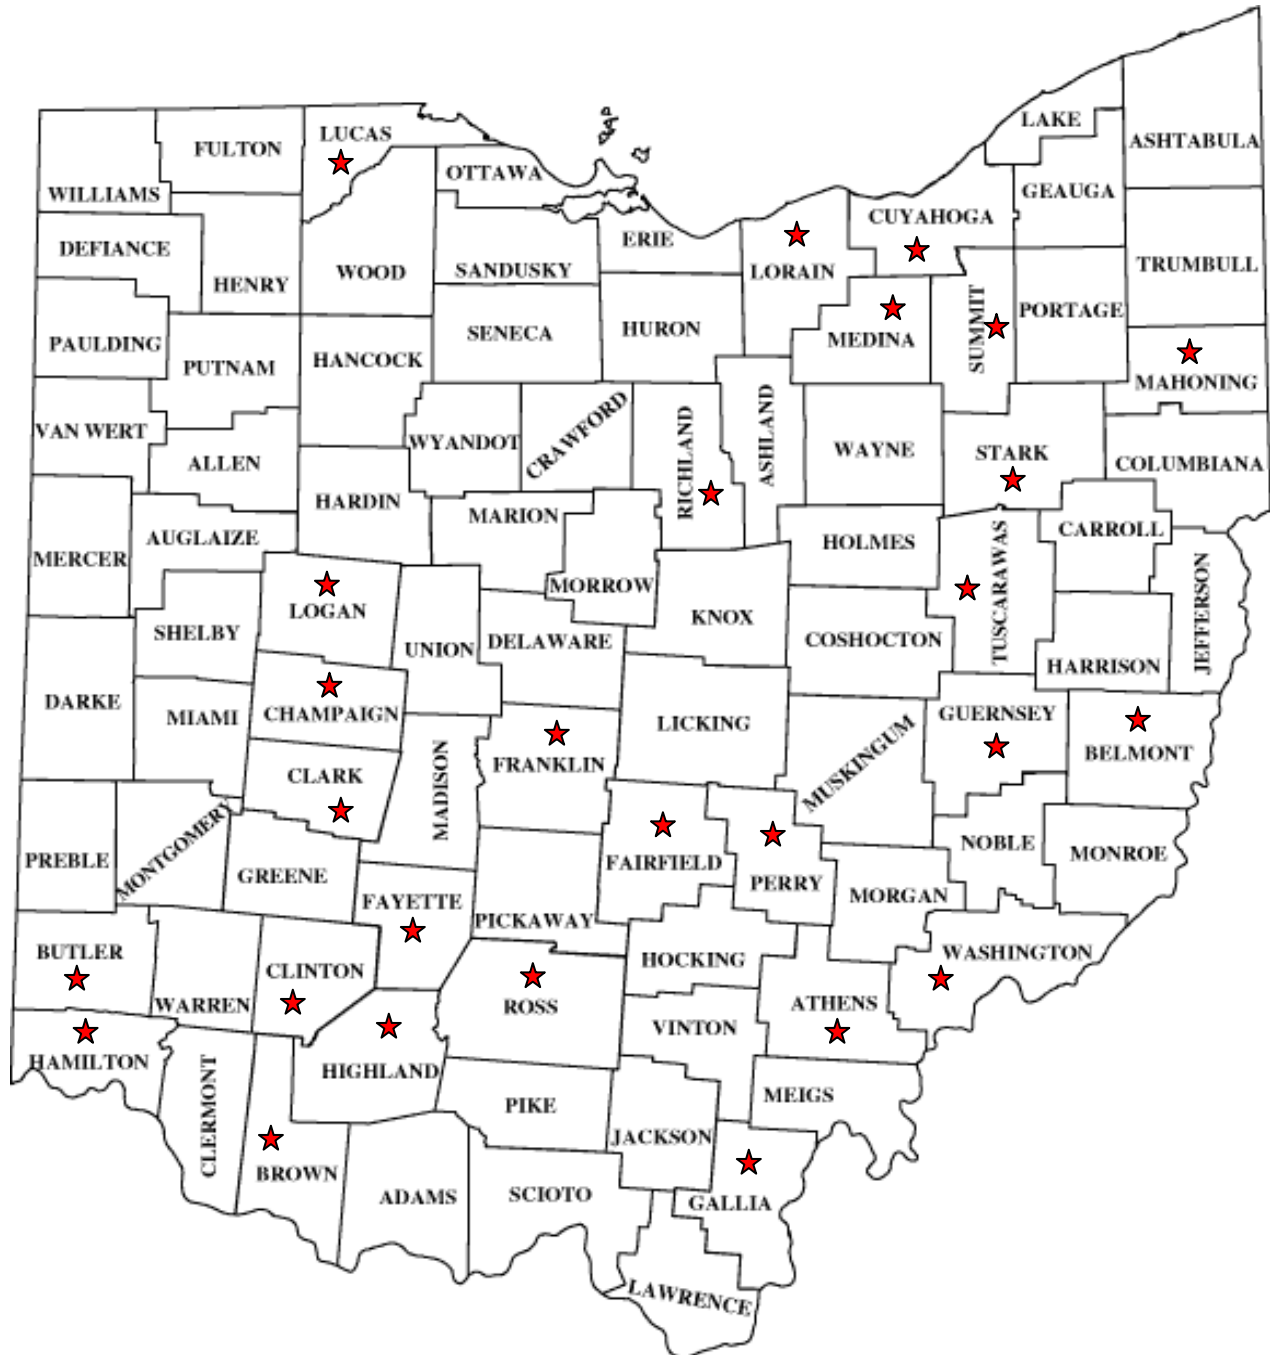

# Ohio EBT Farmers' Markets

Providing access to locally  
grown fresh fruits and  
vegetables to all Ohioans

# 2012 Ohio EBT Farmers' Markets

Click on any county name (★) to find participating EBT Farmers' Markets within the county.

<b>Tuscarawas County</b>		<a href="#">Return to Index</a>
<b>Tuscarawas Valley Family Farmers' Market</b> 259 S. Tuscarawas Ave (Tuscarawas County Fair Grounds) Dover, Ohio 44622 <a href="http://www.tvffm.org">www.tvffm.org</a>	June – October Wednesdays: 3:00 PM – 7:00 PM	
<b>Washington County</b>		<a href="#">Return to Index</a>
<b>River City Farmers' Market</b> Washington County Fairgrounds 922 Front Street Marietta, Ohio 45750 <a href="http://www.rivercityfarmersmarket.org">www.rivercityfarmersmarket.org</a>	January – March Saturdays: 9:00 AM – 1:00 PM  April – December Saturdays: 8:00 AM – 1:00 PM  May 11 – September Wednesdays: 3:00 PM – 6:00 PM	