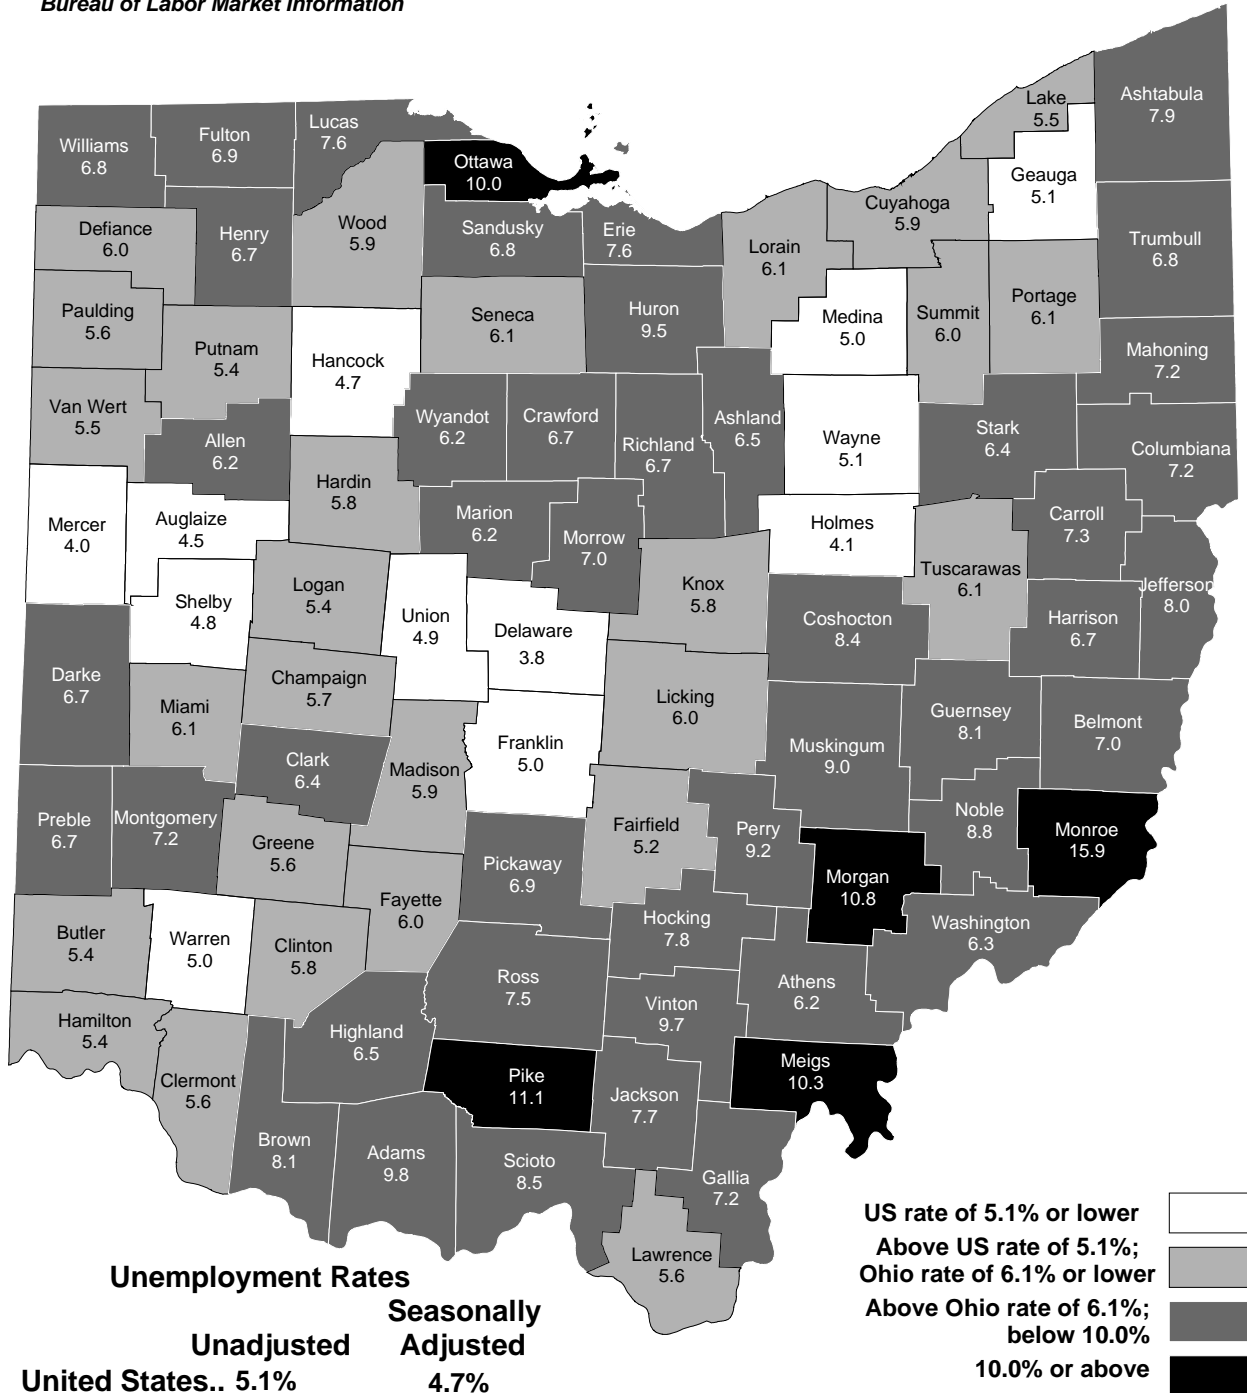

Civilian Labor Force Estimates January 2006

Office of Workforce Development
Bureau of Labor Market Information

Ohio Department of Job and Family Services

Bob Taft, Governor

Barbara Riley, Director