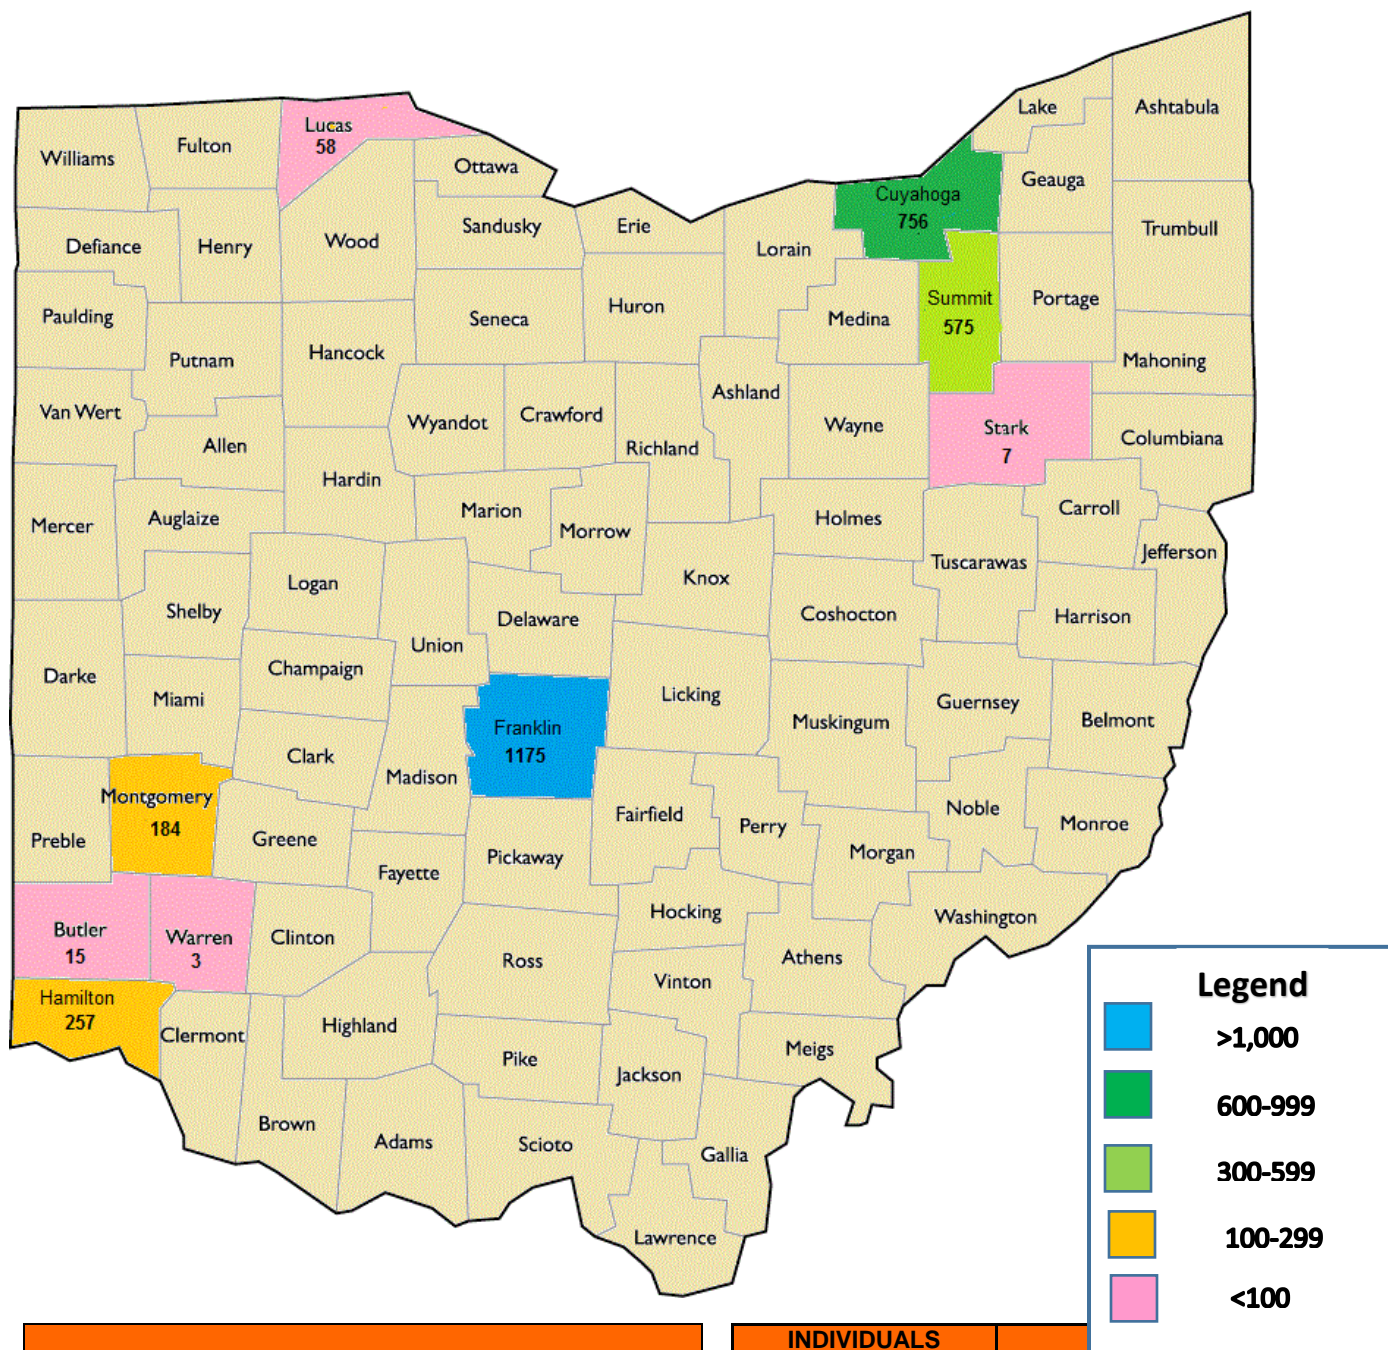

DEMOGRAPHIC MAP OF REFUGEE RESETTLEMENT IN OHIO FOR FFY 2017

(October 1, 2016 to September 30, 2017)

RESETTLEMENTS BY COUNTRY OF ORIGIN		
BHUTAN	815	27%
DEM. REP. CONGO	571	19%
SOMALIA	422	14%
SYRIA	360	12%
IRAQ	240	8%
AFGHANISTAN	171	6%
UKRAINE	142	5%
Other	330	11%
Total	3051	

INDIVIDUALS RESETTLED BY AGE		
0-4	383	13%
5-19	1080	35%
20-29	610	20%
30-39	435	14%
40-49	256	8%
50-59	171	6%
60-69	77	3%
70-99	43	1%
TOTAL	3055	100%