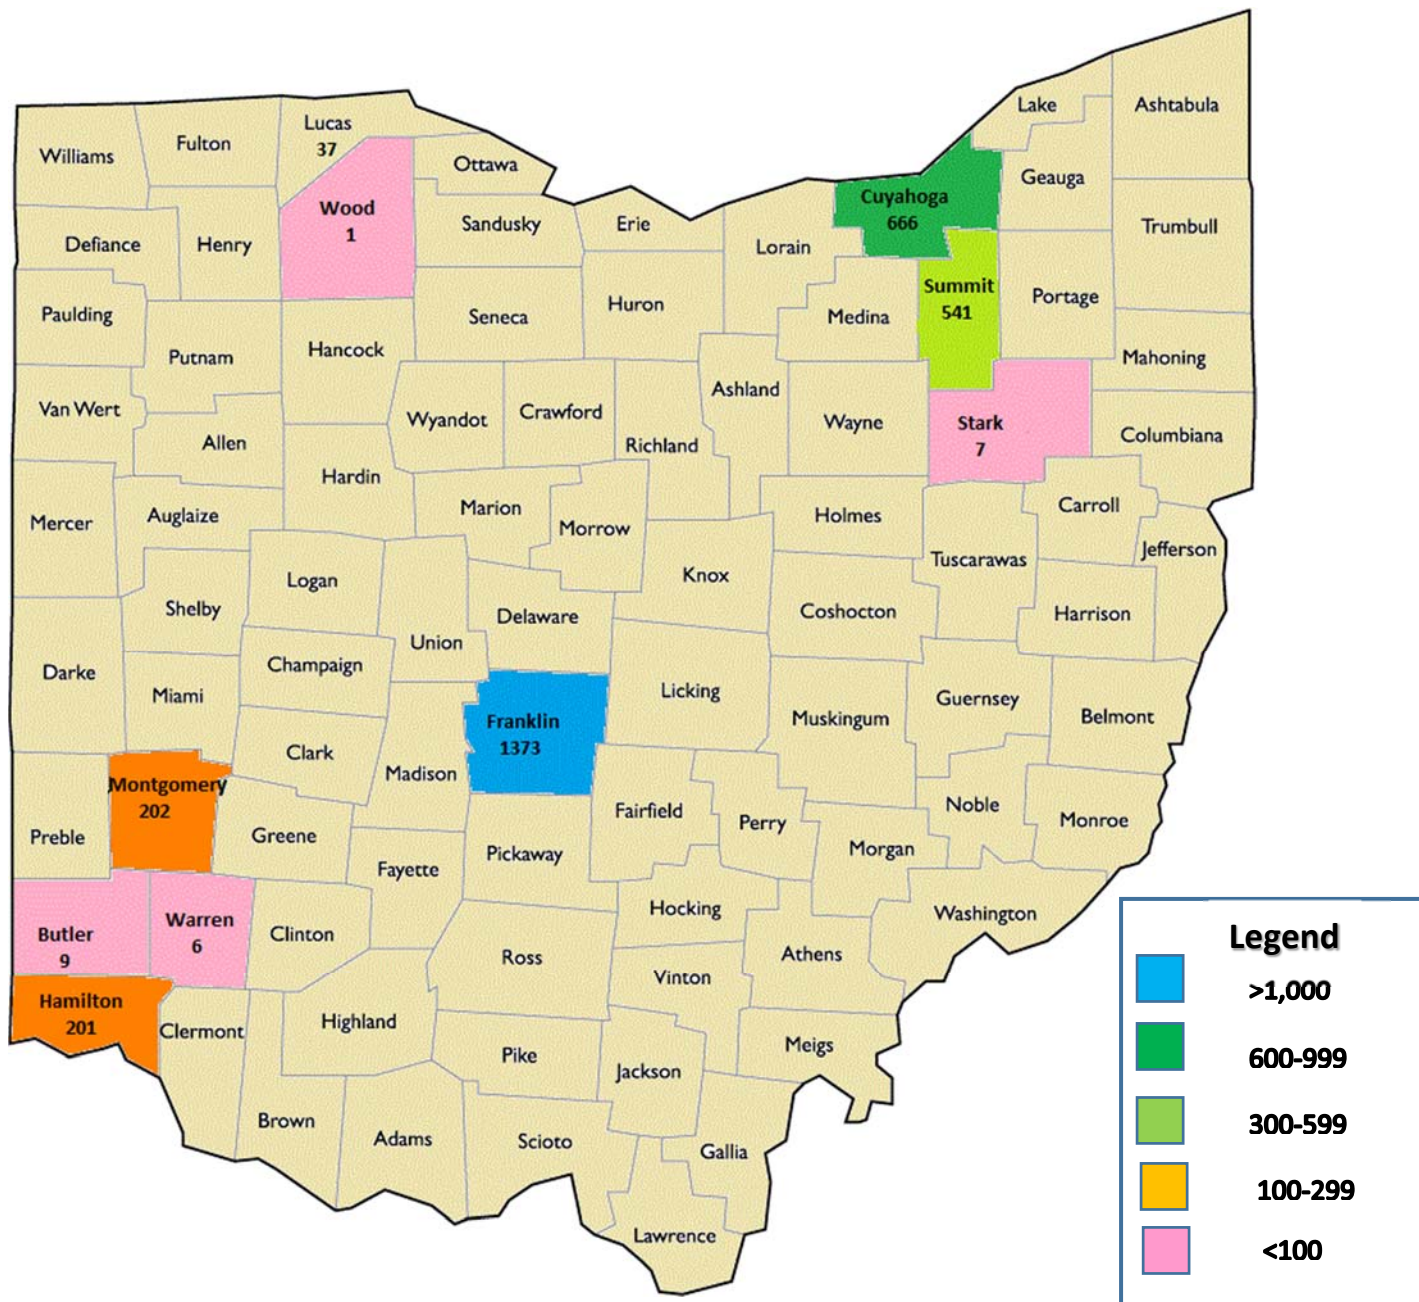

DEMOGRAPHIC MAP OF REFUGEE RESETTLEMENT IN OHIO FOR FFY 2013

(October 1, 2012 to September 30, 2013)

RESETTLEMENTS BY COUNTRY OF ORIGIN		
COUNTRY	#	%
AFGHANISTAN	11	0%
BHUTAN	1192	42%
BURMA	215	8%
DEM. REP. CONGO	106	4%
ERITREA	112	4%
IRAQ	447	16%
SOMALIA	501	18%
SUDAN	103	4%
OTHER	127	5%
TOTAL	2814	100%

INDIVIDUALS RESETTLED BY AGE		
AGE GROUP	#	%
0-4	280	10%
5-19	849	30%
20-29	657	23%
30-39	453	16%
40-49	278	10%
50-59	151	5%
60-69	92	3%
70-99	54	2%
TOTAL	2814	100%