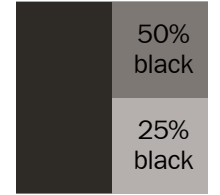

## Colors

### Primary Colors

"OCTF purple"

Pantone: PMS 2603  
RGB: 110, 41, 141

"April blue"

Pantone: PMS 286  
RGB: 0, 51, 160

Pantone: Process Black  
RGB: 0, 0, 0

### Secondary Colors

Pantone: PMS 404  
RGB: 110, 41, 141

Pantone: PMS 102  
RGB: 252, 227, 0

Pantone: 1375  
RGB: 249, 159, 30